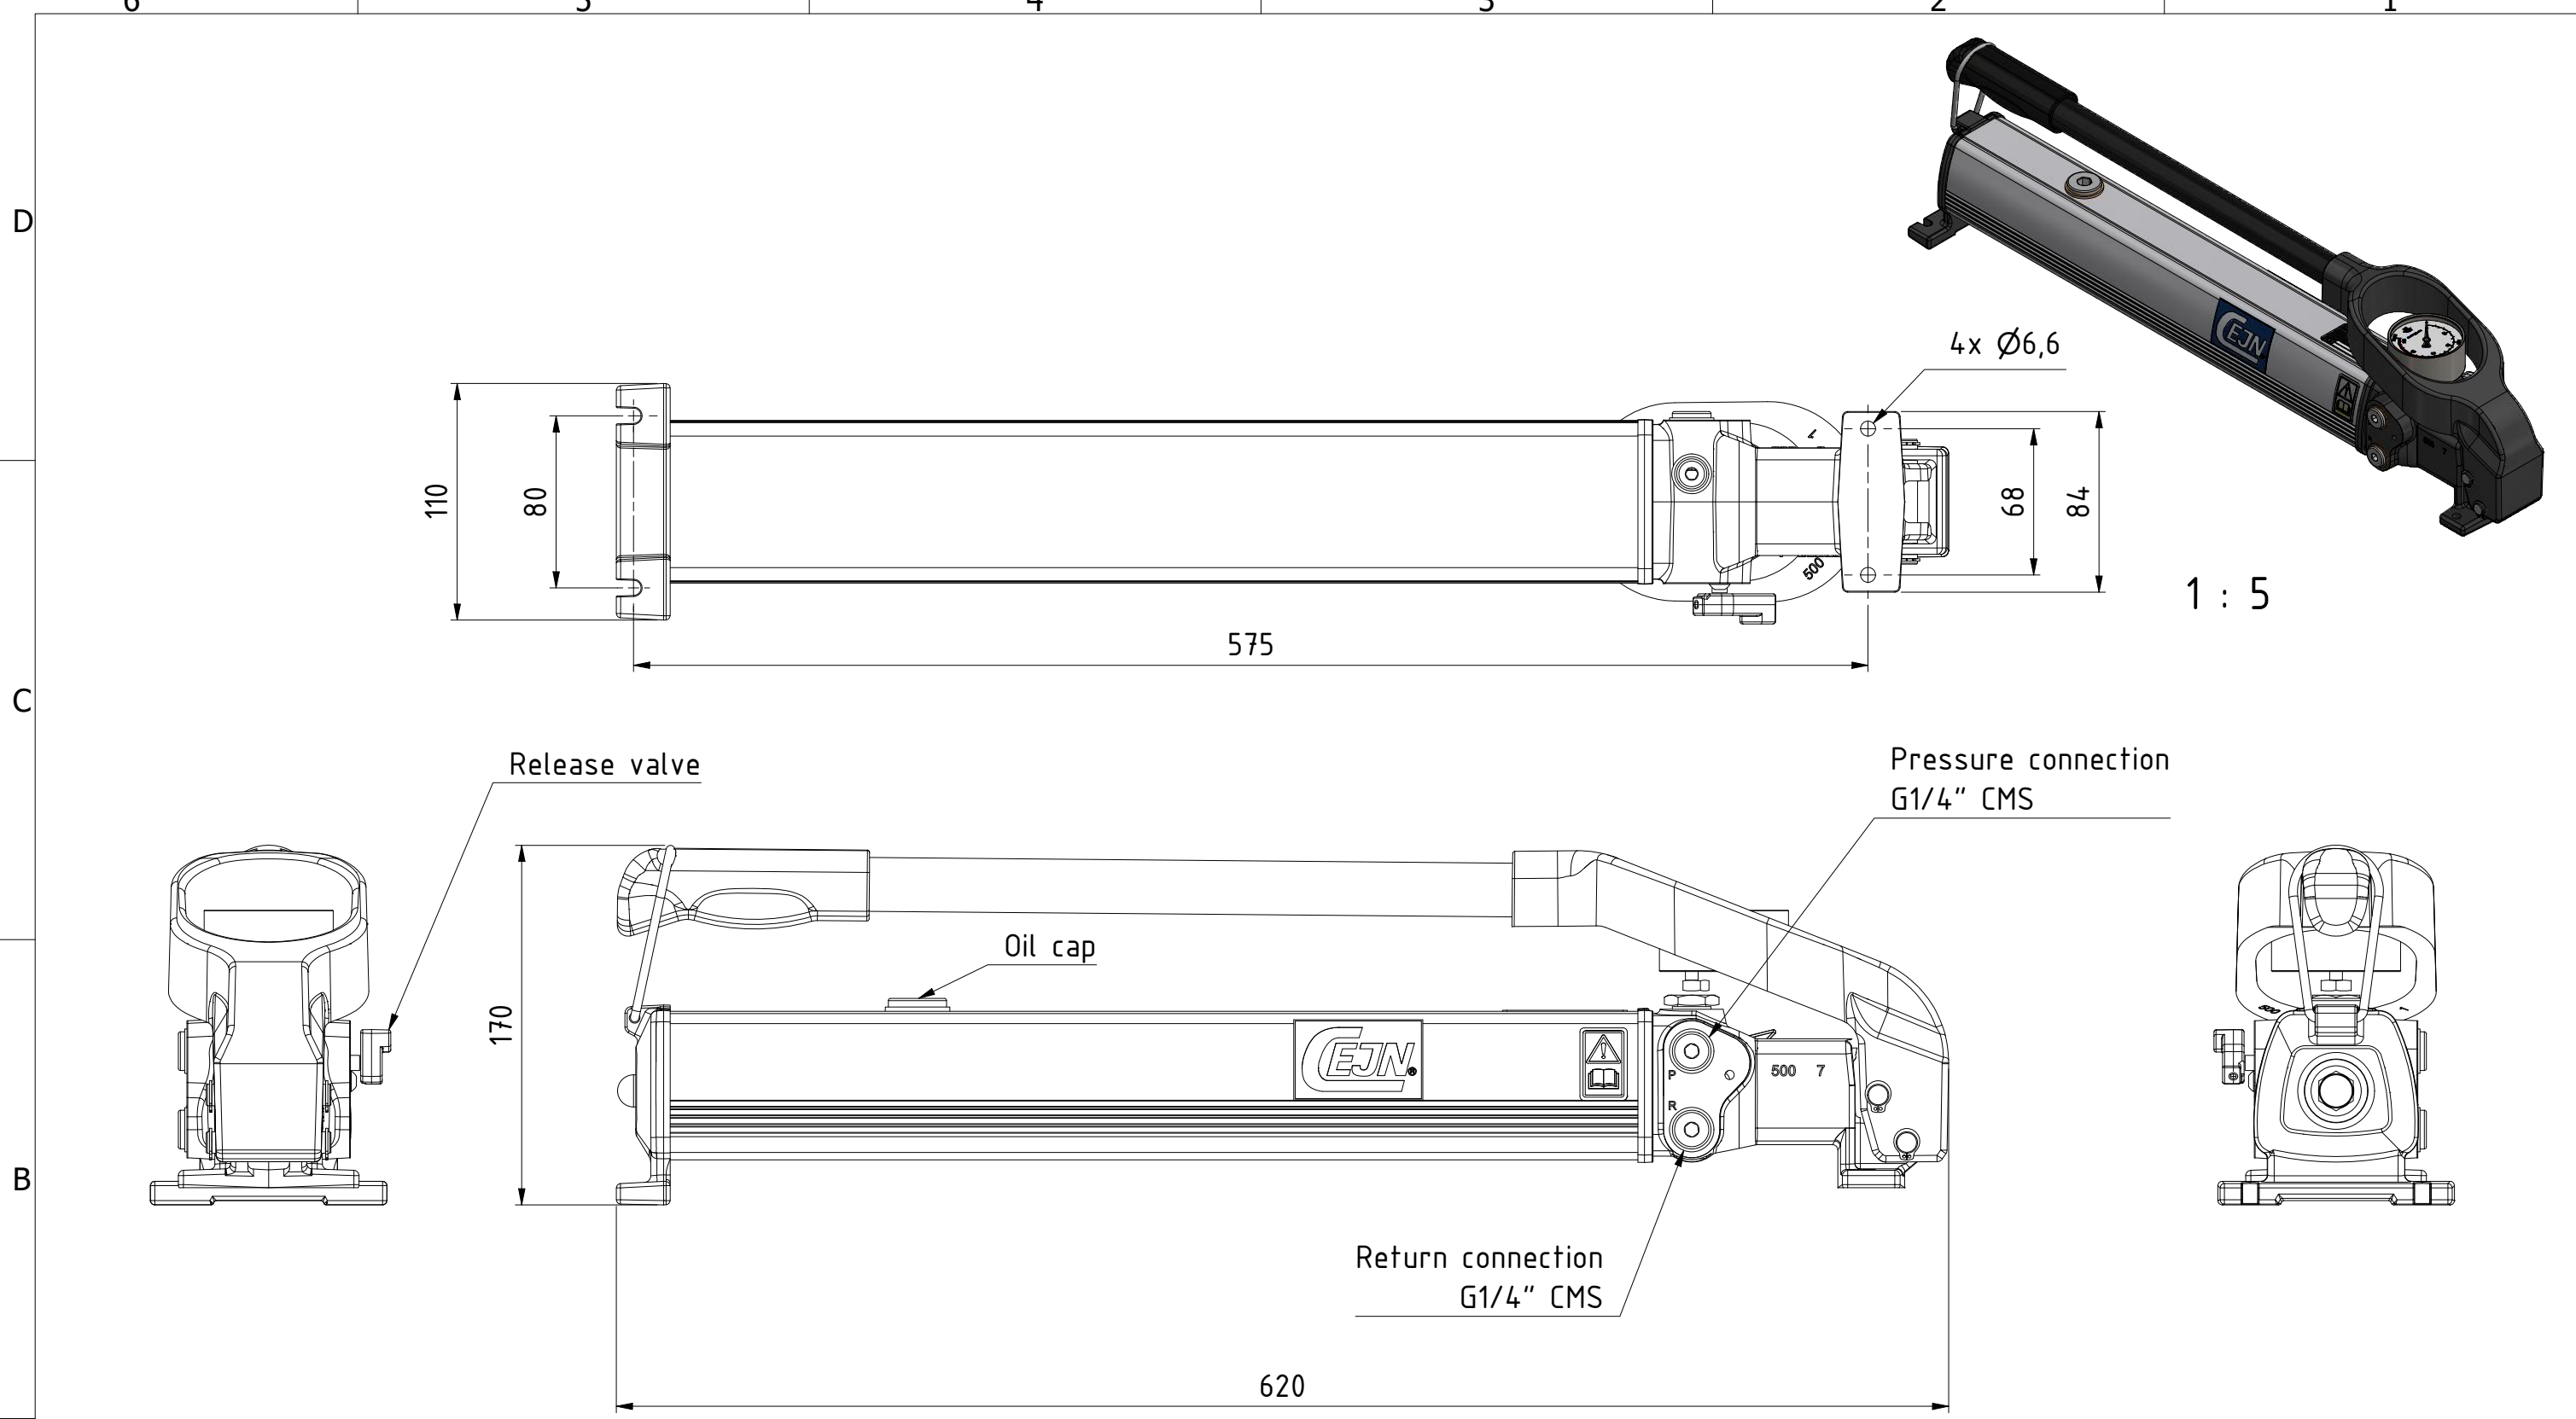

This document must not be copied, either completely or in part, without permission. Any infringement will have legal consequences ©

Product No.	199590720 / CPHS 70-1000
Max WP:	70 MPa
Oil tank capacity:	1000 cm <sup>3</sup>
Pump force @ Max WP:	320 N
Volume per stroke:	High: 2 cm <sup>3</sup> /mm Low: 20 cm <sup>3</sup> /mm
Gauge size:	Ø63mm
Tolerance:	+/-2,5%
Weight:	8,1 kg

	Scale	1 : 3	Drawn	RoHa	Checked	JE	Appr.	JW	ECO	001082	Date	2021-11-01	
	<b>Assembly Drawing 509590720</b>								Drawing No.				
										Issue	AA	Sheet	1 / (1)

A3